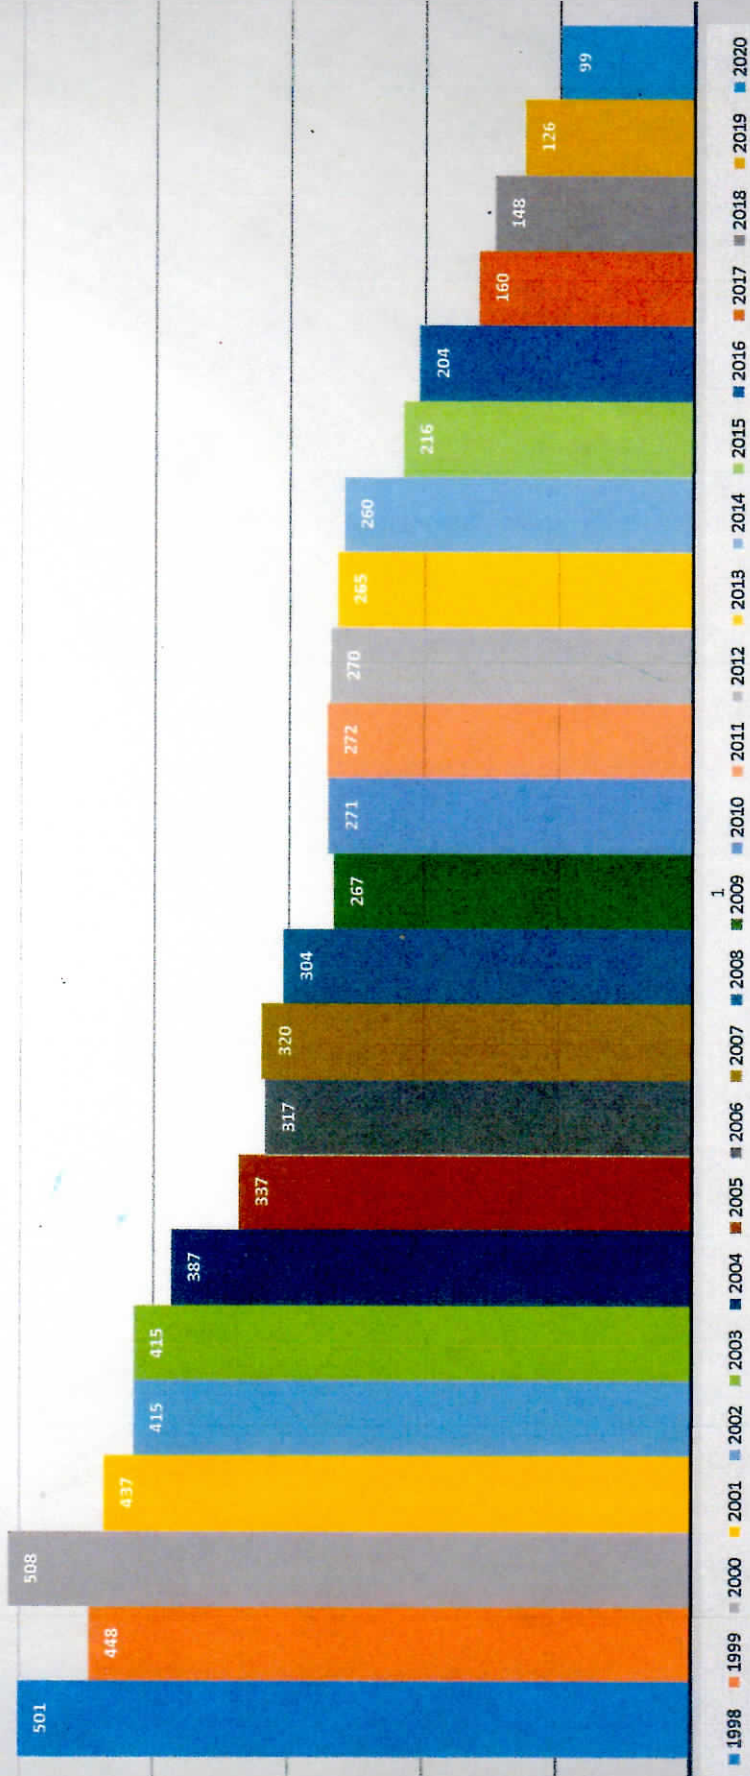

## Twenty three years of intakes of dogs coming into the Animal Shelter each year.

This chart shows the effect of providing Free Spays and Neuters for community owned dogs. This free clinic was opened July 2000.