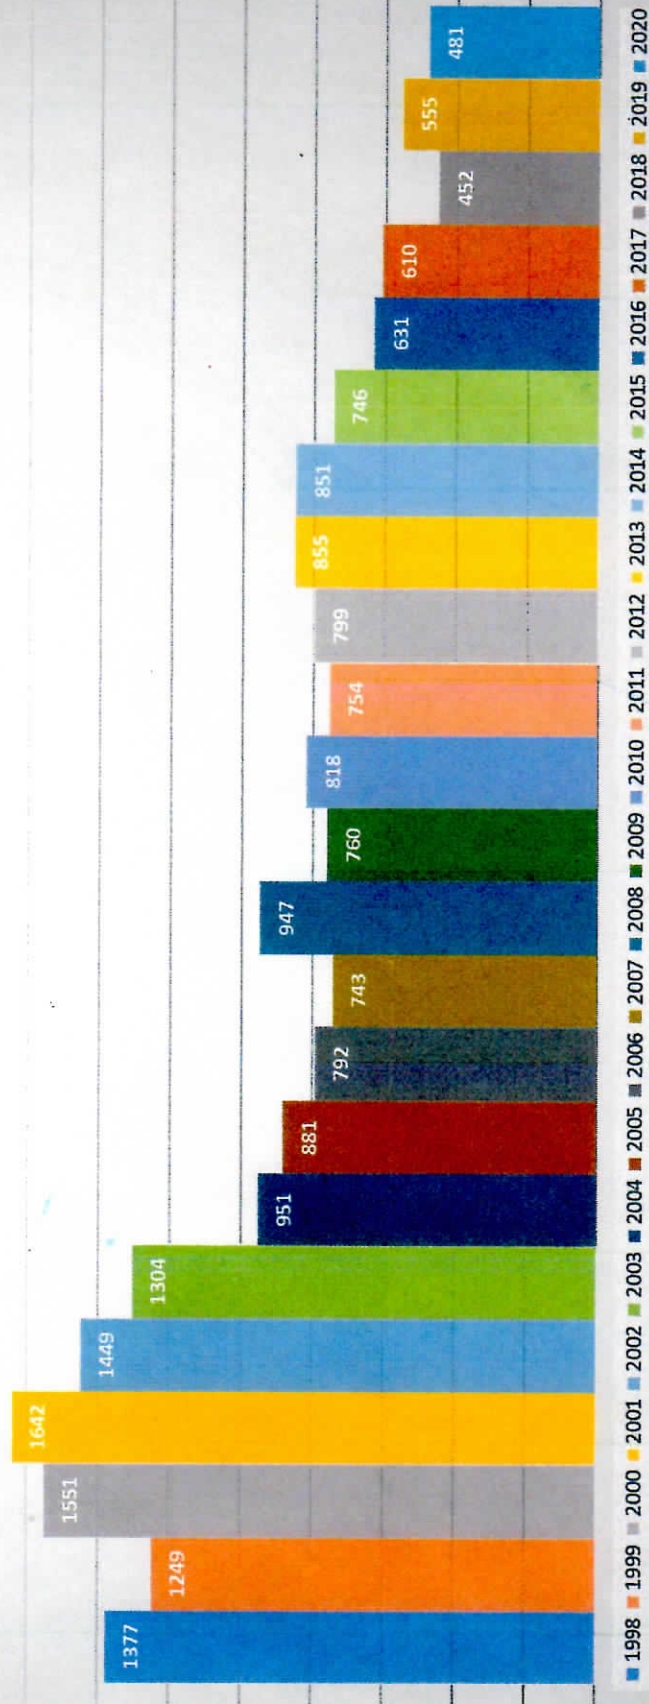

## Twenty three years of total intakes of dogs and cats coming into the animal shelter each year.

This chart shows the effect of providing Free Spays and Neuters for community owned animals. This free clinic was opened July 2000.